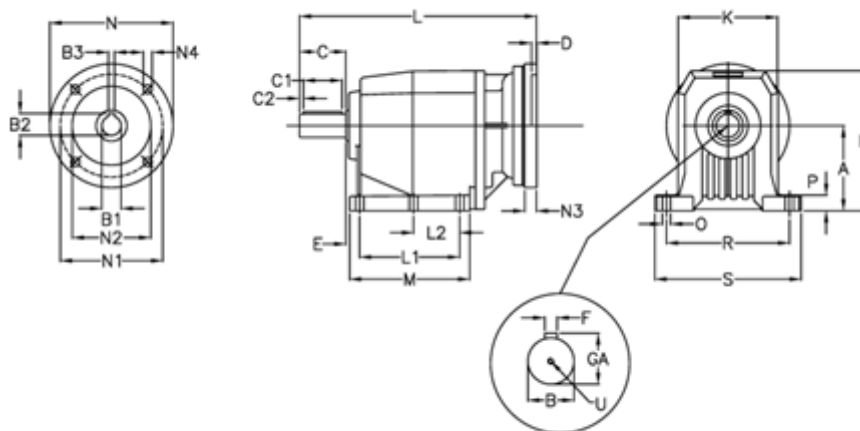

Article number: 40600702771235

Description: Helical gearbox
C702P-27,7-P90B5

Measures

A = 210	D = 4.0	L2 = 0.0	P = 30
B = 60	E = 25	M = 222.0	R = 300
B1 = 24	F = 18	N = 200	S = 350
B2 = 27.3	GA = 64.0	N1 = 165	U = M20x42
B3 = 8	H = 349	N2 = 130	
C = 120	K = 262	N3 = 0	
C1 = 90	L = 473.0	N4 = M10x12	
C2 = 15	L1 = 165.0	O = 22	